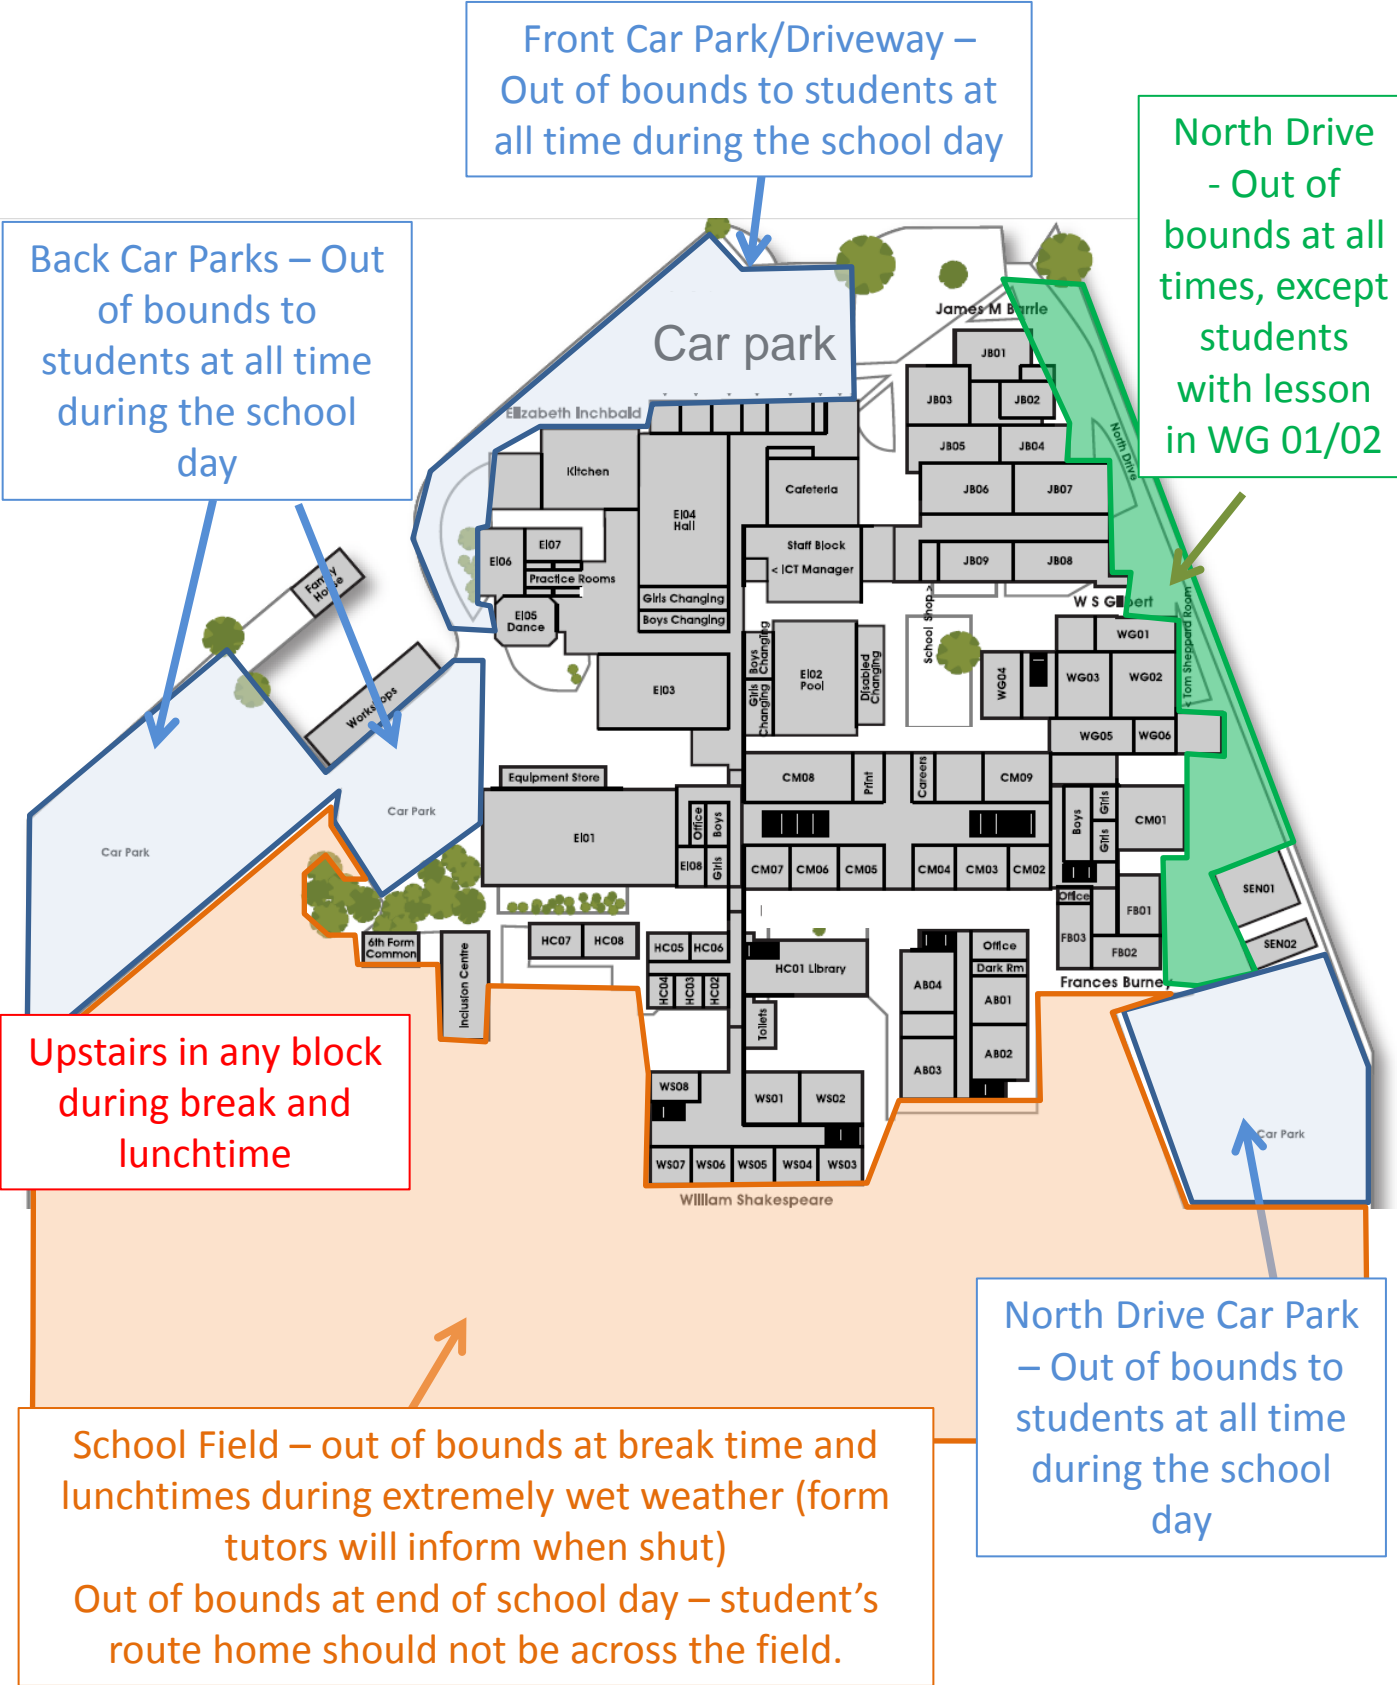

Restricted Areas on SCA School Site

Front Car Park/Driveway –
Out of bounds to students at all time during the school day

Back Car Parks – Out of bounds to students at all time during the school day

North Drive
- Out of bounds at all times, except students with lesson in WG 01/02

Upstairs in any block during break and lunchtime

School Field – out of bounds at break time and lunchtimes during extremely wet weather (form tutors will inform when shut)
Out of bounds at end of school day – student's route home should not be across the field.

North Drive Car Park – Out of bounds to students at all time during the school day